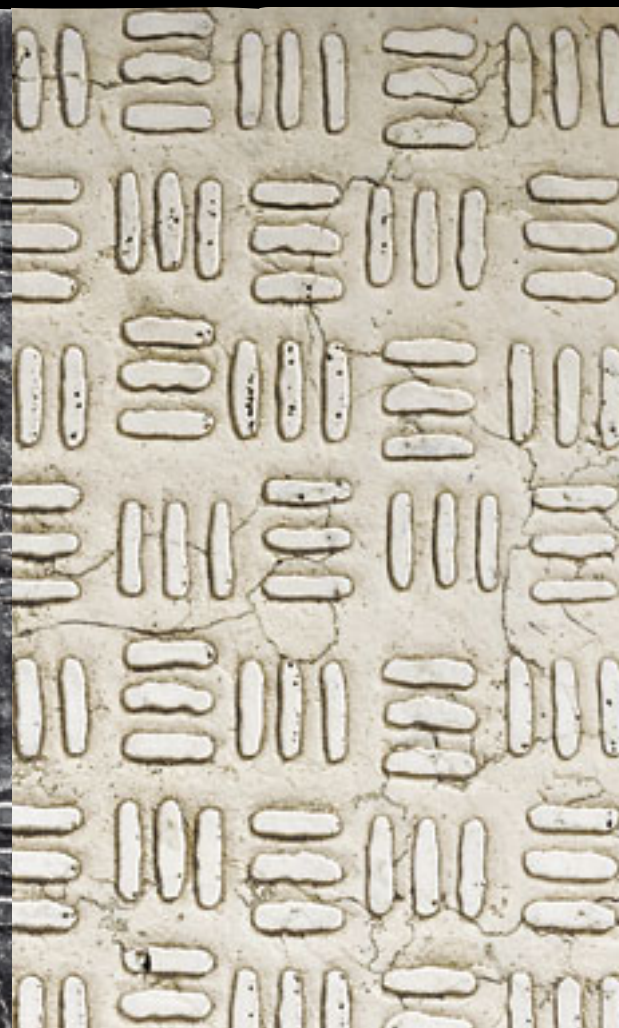

Emotions

acquaforti tiles collection